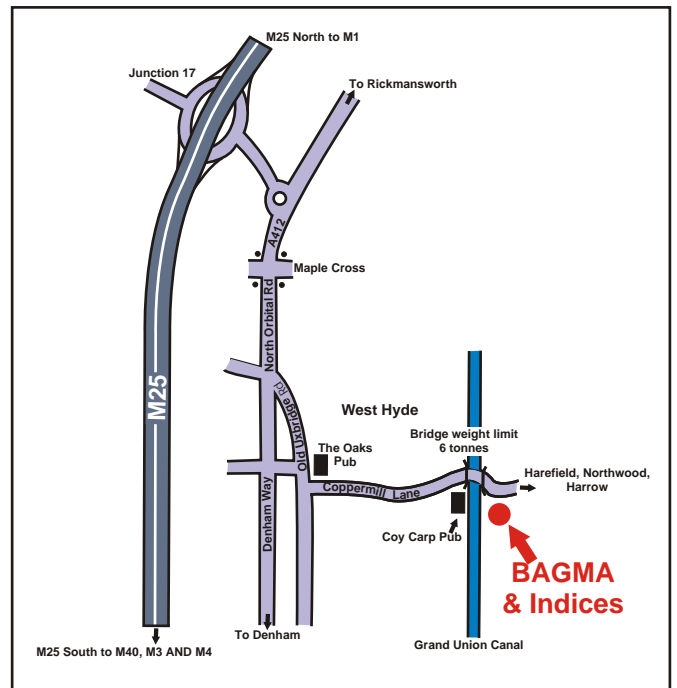

**First Floor, Entrance B,
Salamander Quay West,
Park Lane, Harefield,
UB9 6NZ
Tel: 0870 205 2834
Fax: 0870 205 2824**

How to find us:

We are situated less than 10 minutes from Junction 17 of the M25 just outside of Rickmansworth, Hertfordshire. We are only a couple of miles from the M1, M40 & M4. The M3 & M11 are only 20-30 minutes away and Heathrow can be easily reached.

NEAREST INFORMATION

- Tube Station:** [Rickmansworth](#) (2.4 miles (3.9 km))
- Railway Station:** [Denham Railway Station](#) (2 miles (3.3 km))
- Motorway Junction:** [M25 jct 17](#) (1.9 miles (3.1 km))
- Airport:** [Heathrow](#) (9.7 miles (15.6 km))