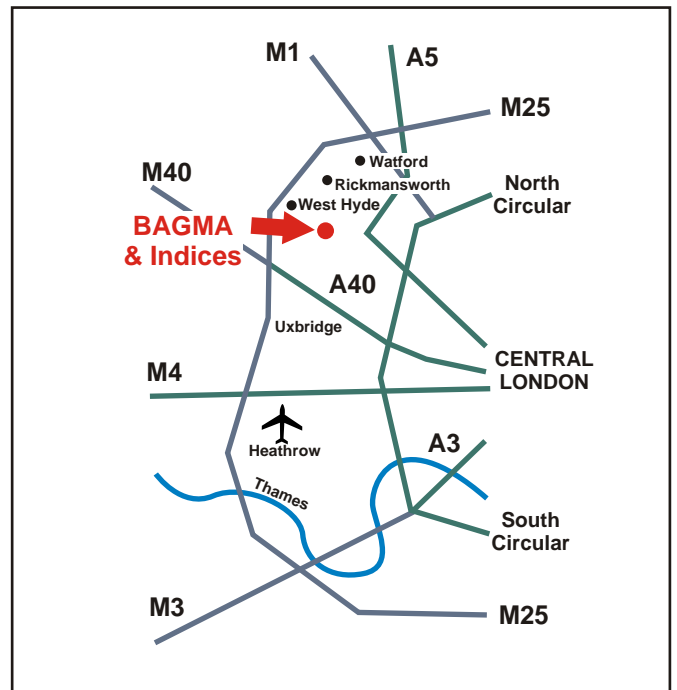

**First Floor, Entrance B,
Salamander Quay West,
Park Lane, Harefield,
UB9 6NZ
Tel: 0870 205 2834
Fax: 0870 205 2824**

How to find us:

We are situated less than 10 minutes from Junction 17 of the M25 just outside of Rickmansworth, Hertfordshire. We are only a couple of miles from the M1, M40 & M4. The M3 & M11 are only 20-30 minutes away and Heathrow can be easily reached.

NEAREST INFORMATION

- Tube Station:** [Rickmansworth](#) (2.4 miles (3.9 km))
- Railway Station:** [Denham Railway Station](#) (2 miles (3.3 km))
- Motorway Junction:** [M25 jct 17](#) (1.9 miles (3.1 km))
- Airport:** [Heathrow](#) (9.7 miles (15.6 km))